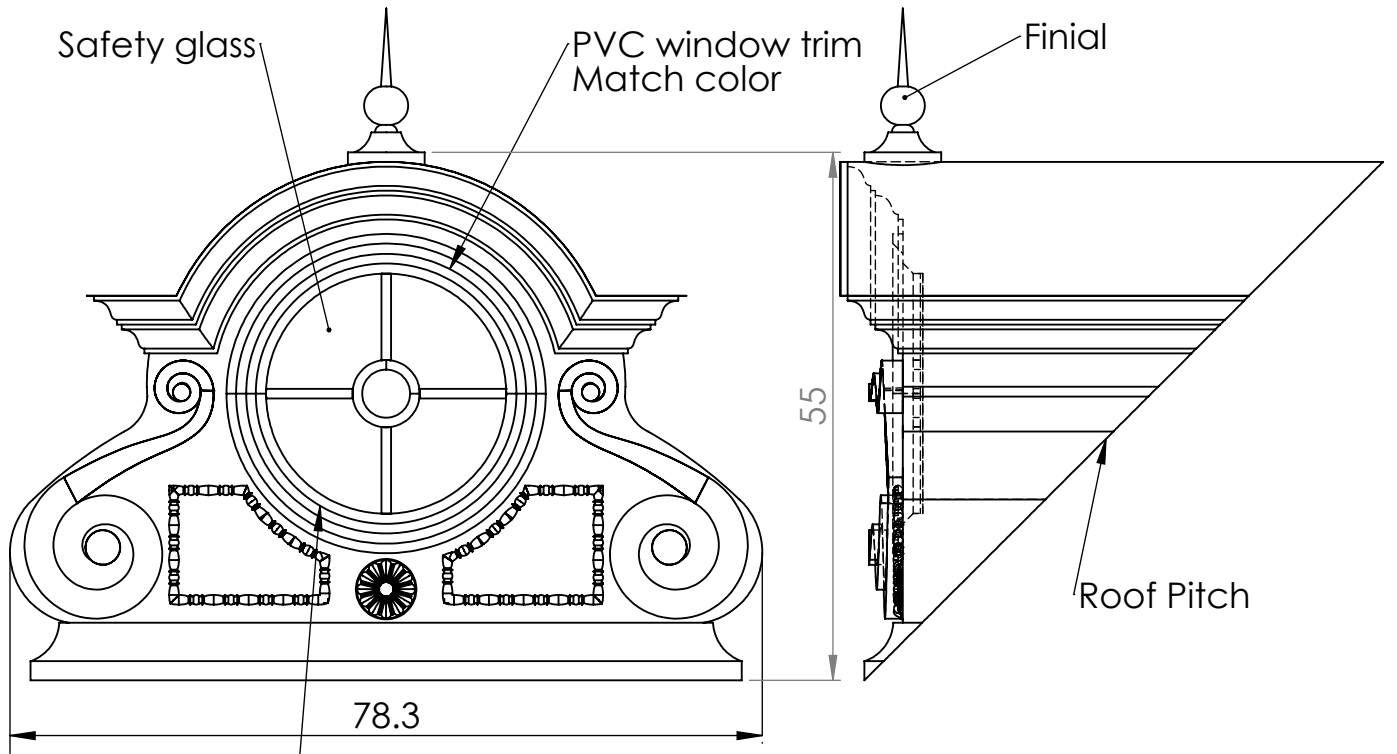

2

1

Safety glass

PVC window trim
Match color

Finial

B

B

Window 33.2"

Material:	Custom size:
Roof Pitch: /12"	Lighting protection:
Window/Louver	
Signature:	

PJ Metal Craft LLC.
Pjmetalcraft.com
Pjmetalcraft@gmail.com
 1-855-912-5557

SIZE A	Williams dormer	REV.
SCALE:1:20	WEIGHT:	SHEET 1 OF 1