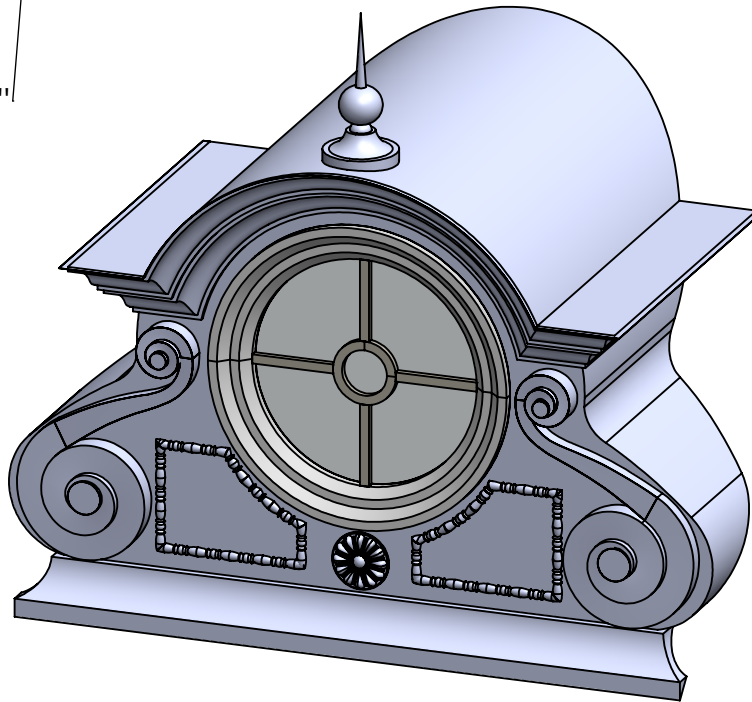

2

1

Safety glass

PVC window trim
Match color

Finial

B

B

Window 33.2"